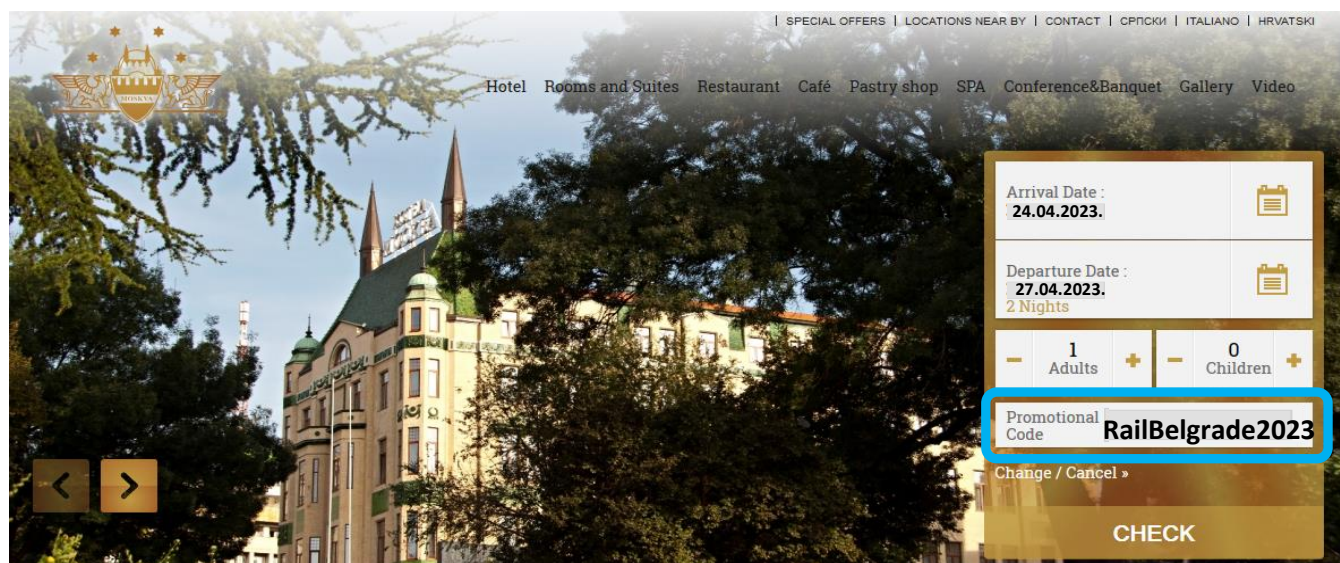

HOTEL MOSKVA * * * * Balkanska 1, Belgrade, Serbia

Reservation instruction for the guest of:

RailBelgrade2023

Dear guests,

We are very glad that you have chosen to stay in Hotel Moskva Belgrade. Please follow instruction to process your reservation. Following rates will apply:

Type of rooms	1 person	2 persons
Economy single room	110 €	
Standard Double Room	124 €	134€
Superior Duplex Room	154 €	164€

The price includes breakfast, Wi Fi Internet in rooms and public areas, access to EVA Spa & Wellness center and VAT. The City Tax cost an additional 160.00 RSD (1,4 €) per person, per day, and are not included in the price. The City Tax is subject to change.